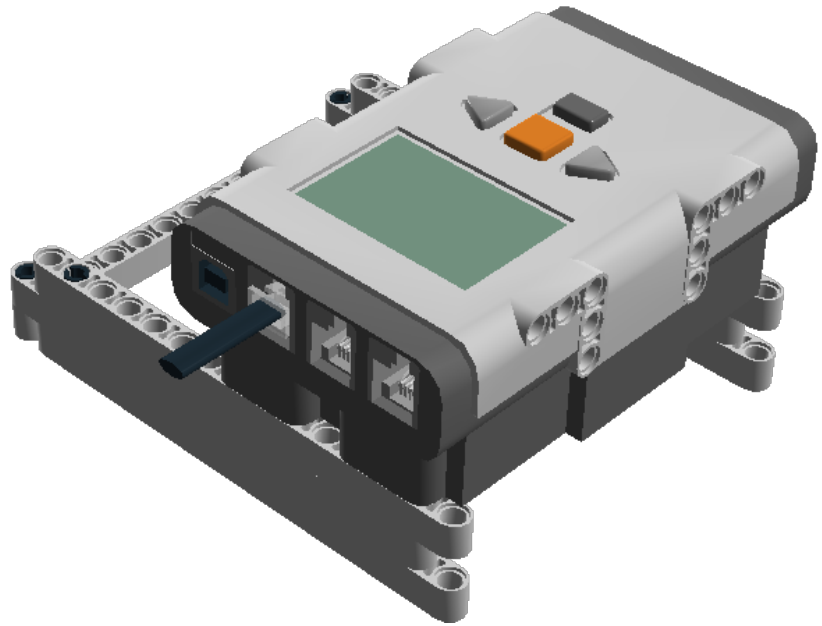

Model Name:
catapult by Vassilis
Michanetzis

Number of Bricks: 65

Step 1 of 24

1 x

Step 2 of 24

2 x

2 x

Step 4 of 24

Step 21 of 24

4 x

Step 22 of 24

4 x

Step 23 of 24

1 x

1 x

1 x

2 x  4297187 Cable 208mm - Black, Transparent

1 x  4297008 Tacho Motor - Bright Orange, Dark Stone Grey, Light Stone Grey

1 x  6034375 NXT - Black, Bright Orange, Sand Green, Medium Stone Grey, Dark Stone Grey, Light Stone Grey, Cool silver, drum lacq