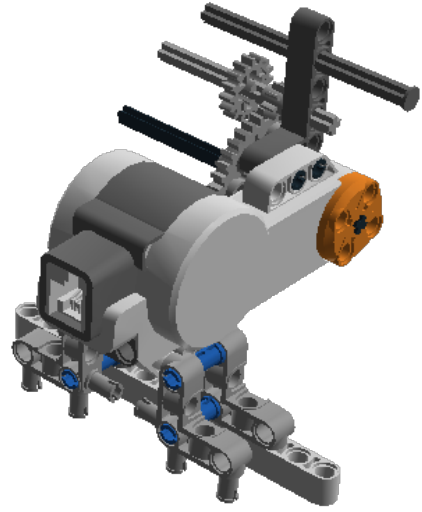

Model Name:
catapult by Vassilis
Michanetzis

Number of Bricks: 65

Step 1 of 24

1 x

Step 2 of 24

2 x

2 x

Step 4 of 24

1 x

1 x

1 x

Step 8 of 24

1 x

1 x

1 x

1 x