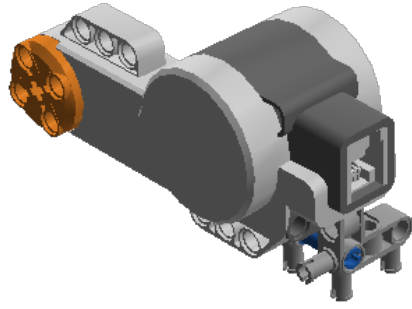

Model Name:
catapult by Vassilis
Michanetzis

Number of Bricks: 65

Step 1 of 24

1 x

Step 2 of 24

2 x

2 x

Step 4 of 24

2 x

2 x

Step 6 of 24

1 x

1 x

1 x

Step 7 of 24

1 x