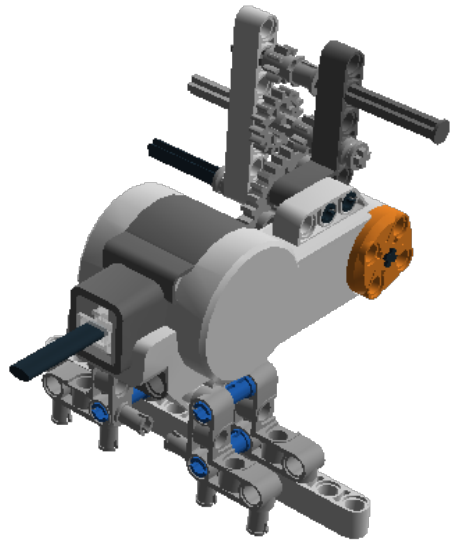

Step 10 of 24

1 x

1 x